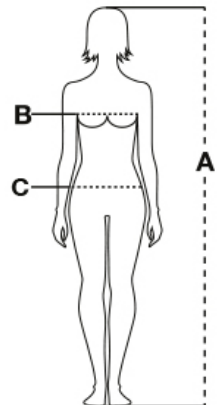

ITEM'S DESCRIPTION:

Women's tailoured fleece with full double-slider zip, two pockets with mesh inside and zip fastening.

CARE LABEL:

FABRIC/YARN: POLAR FLEECE

100% POLYESTER
 280 GR/MQ

AVAILABLE SIZES: M-L-XL-XXL

Casual Fit

MADE IN: MADE IN CHINA

HS CODE: 61103099

CERTIFICATIONS:

Sizes (+/- 5%)	(A)	(B)	(C)
XS	158/164	72/76	68/74
S	162/168	78/82	76/82
M	166/172	84/90	84/90
L	170/174	92/98	92/100
XL	172/176	100/104	102/108
XXL	174/178	108/112	110/116