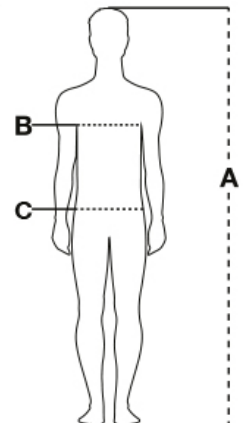

**FABRIC/YARN: BRUSHED**

66% POLYESTER + 26% COTTON + 8% RAYON  
300 GR/MQ

**AVAILABLE SIZES: S-M-L-XL-XXL-3XL**

**BIG size** **MATCHING** *Casual Fit* **SBS**

**MADE IN: MADE IN CHINA**

**HS CODE: 61103091**

**CERTIFICATIONS:**

**ITEM'S DESCRIPTION:**

Men's sweatshirt with full double side metal zip, with hood and drawstring with metal rings and white string with contrasting stitching, kangaroo pockets with rib, a little pocket with secure zip, stretch rib cuffs and waist. White mélangé effect (black for Bordeaux).

**CARE LABEL:**

Sizes (+/- 5%)	(A)	(B)	(C)
XXS	158/164	76/80	68/72
XS	166/172	82/86	74/79
S	168/174	86/92	80/86
M	172/178	94/100	88/94
L	174/180	102/108	96/102
XL	176/182	110/116	104/110
XXL	178/184	118/124	112/118
3XL	180/186	126/132	120/126
4XL	184/188	134/140	128/134
5XL	186/190	142/148	136/142