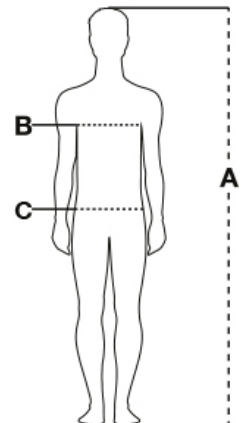

ITEM'S DESCRIPTION:

High visibility two tone jacket with 3M bands with hood, full zip, adjustable cuffs with wristbands, two side pockets with zip, one breast pocket with foldaway badge holder, one pocket on sleeve, drawstring waist, inside pocket.

CARE LABEL:

MAX 25X

FABRIC/YARN: SOFT-SHELL

100% POLYESTER
GR/MQ

AVAILABLE SIZES: S-M-L-XL-XXL-3XL-4XL-5XL

MADE IN: MADE IN CHINA

HS CODE: 62019300

CERTIFICATIONS:

Sizes (+/- 5%)	(A)	(B)	(C)
XXS	158/164	76/80	68/72
XS	166/172	82/86	74/79
S	168/174	86/92	80/86
M	172/178	94/100	88/94
L	174/180	102/108	96/102
XL	176/182	110/116	104/110
XXL	178/184	118/124	112/118
3XL	180/186	126/132	120/126
4XL	184/188	134/140	128/134
5XL	186/190	142/148	136/142